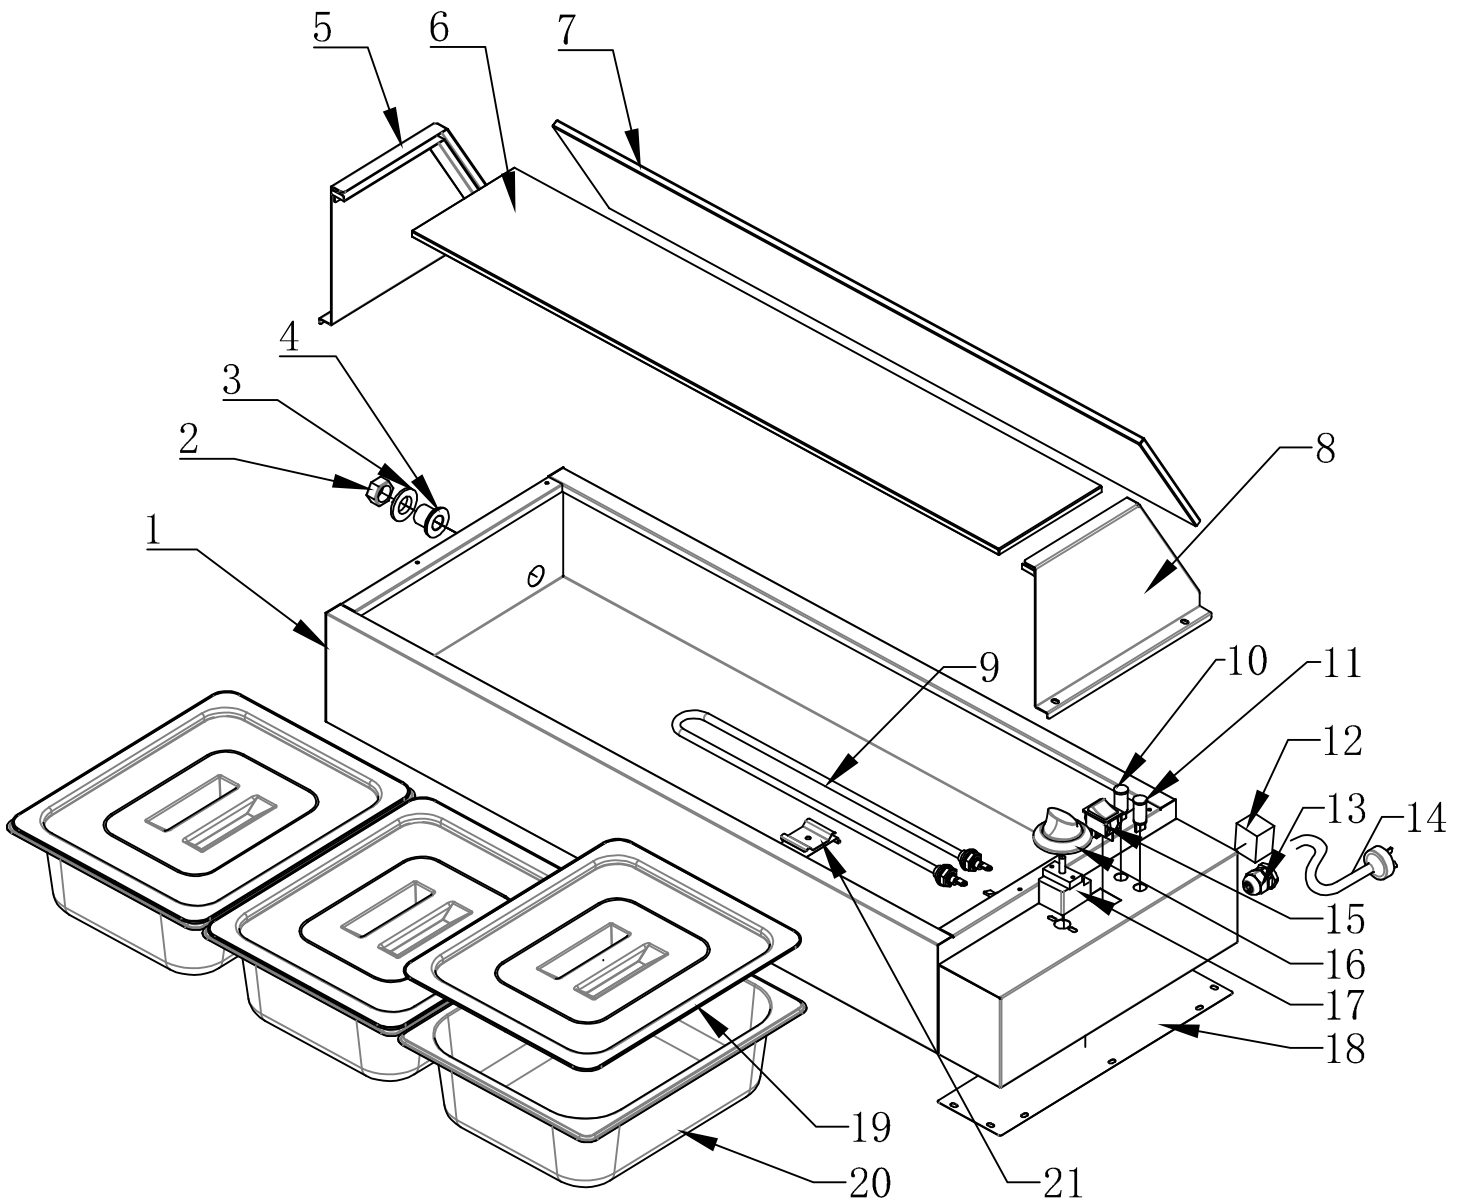

# Parts Breakdown

Model **FW-CN-0905** 42156

# Parts Breakdown

## Model FW-CN-0905 42156

Item No.	Description	Position	Item No.	Description	Position	Item No.	Description	Position
60227	Body for 42156	1	60237	Power Light (Green) for 42156	10	60230	Control Box Bottom Board for 42156	18
AQ733	Cover of Water Valve for 42156	2	60236	Heat Light (Orange) for 42156	11	80025	Covers for Food Pans 1/2 Size Solid NSF for 42156	19
AQ734	Ring of Water Valve for 42156	3	60233	Temperature Limiter for 42156	12	80263	Steam Table Pan Half Size 10-3/8" x 12-3/4" x 4" / 265 x 325 x 100mm Stainless Steel NSF for 42156	20
66038	Drain Nozzle for 42156	4	66039	Plastic Cable Head for 42156	13	60228	Heating Pipe Support for 42156	21
61418	Brackets and Hardware Kit for 42156	5, 8	AQ735	Power Cord for 42156	14	60234	Ground Terminal for 42156	
60222	Top Glass 827x150 for 42156	6	68267	UL Switch for 42156	15	60235	PVC for 42156	
60223	Front Glass 827x165 for 42156	7	60239	Temperature Controller Knob for 42156	16	60232	Control Box for 42156	
60250	Heating Pipe for 42156	9	60231	Temperature Controller for 42156	17	AC953	Assembled Complete Body for 42156	